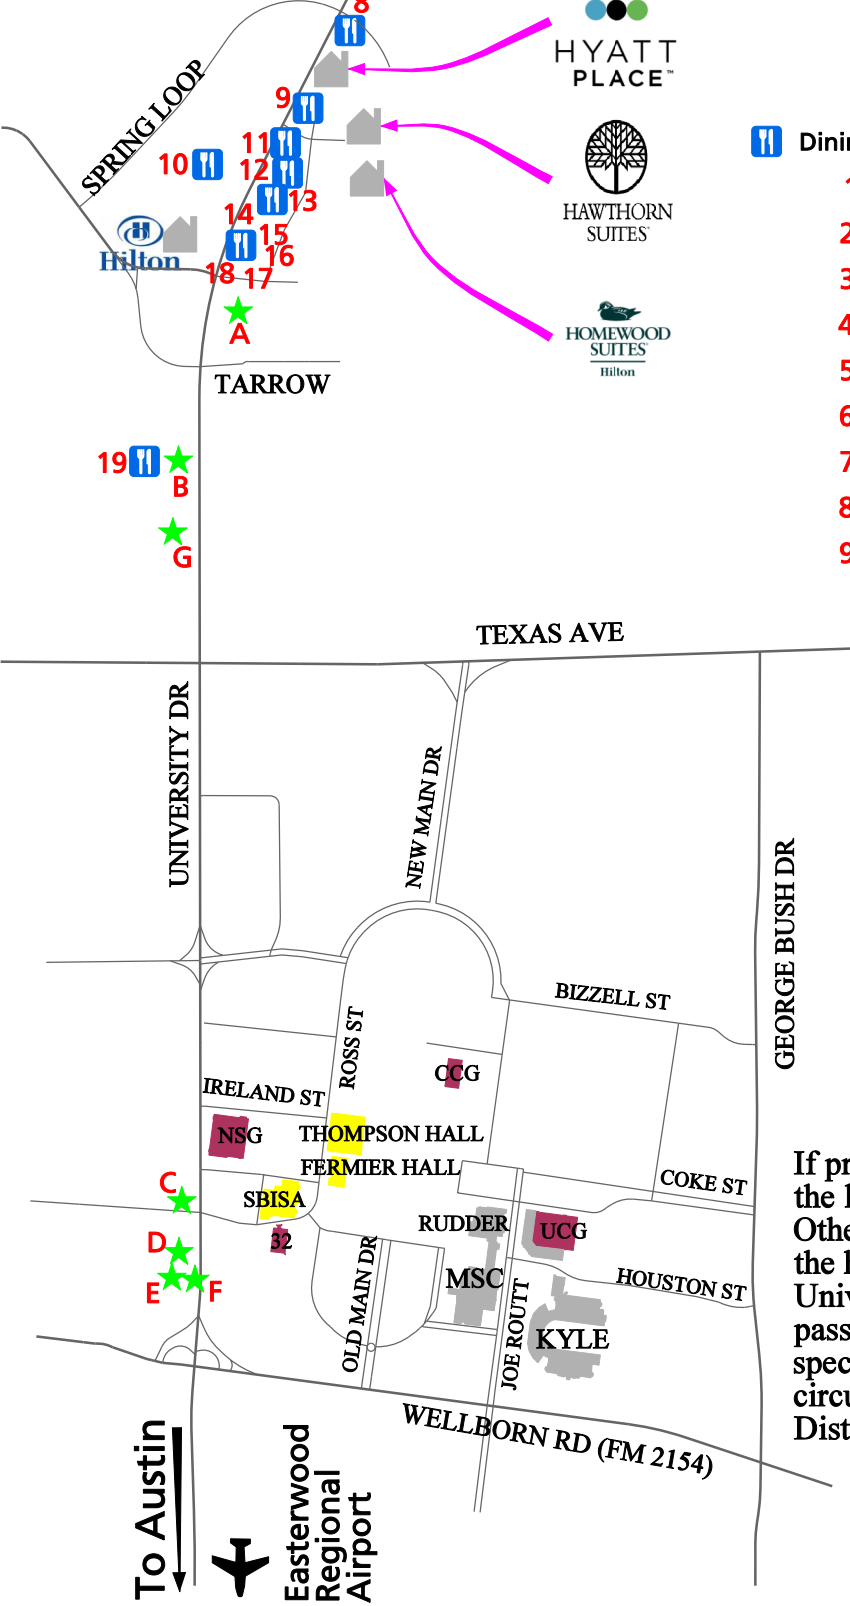

To Dallas
 HWY 6 BYPASS
 EARL RUDDER FREEWAY

SH 30
 HARVEY RD
 To Houston

Recommended Hotels:

Dining Locations

- 1 - Olive Garden
- 2 - Freebirds
- 3 - Cheddars
- 4 - Fish Daddy's
- 5 - Texas Roadhouse
- 6 - Wings & More
- 7 - Starbucks
- 8 - Red Lobster
- 9 - McAllister's Deli
- 10 - Buffalo Wild Wings
- 11 - Pei Wei
- 12 - Eccell Steakhouse
- 13 - TGI Fridays
- 14 - Abuelo's Mexican Restaurant
- 15 - Veritas Wine and Bistro
- 16 - Boston's
- 17 - Atami Steak and Sushi
- 18 - Blue Baker
- 19 - Fox & Hound

- Entertainment Locations**
- A - Fast Eddie's Billiards
 - B - Fox & Hound
 - C - Corner Bar
 - D - Dixie Chicken
 - E - O'Bannon's Tap House
 - F - Daisy Dukes
 - G - Benjamin Knox Gallery

CAMPUS PARKING LOCATIONS

To Austin
 Easterwood Regional Airport