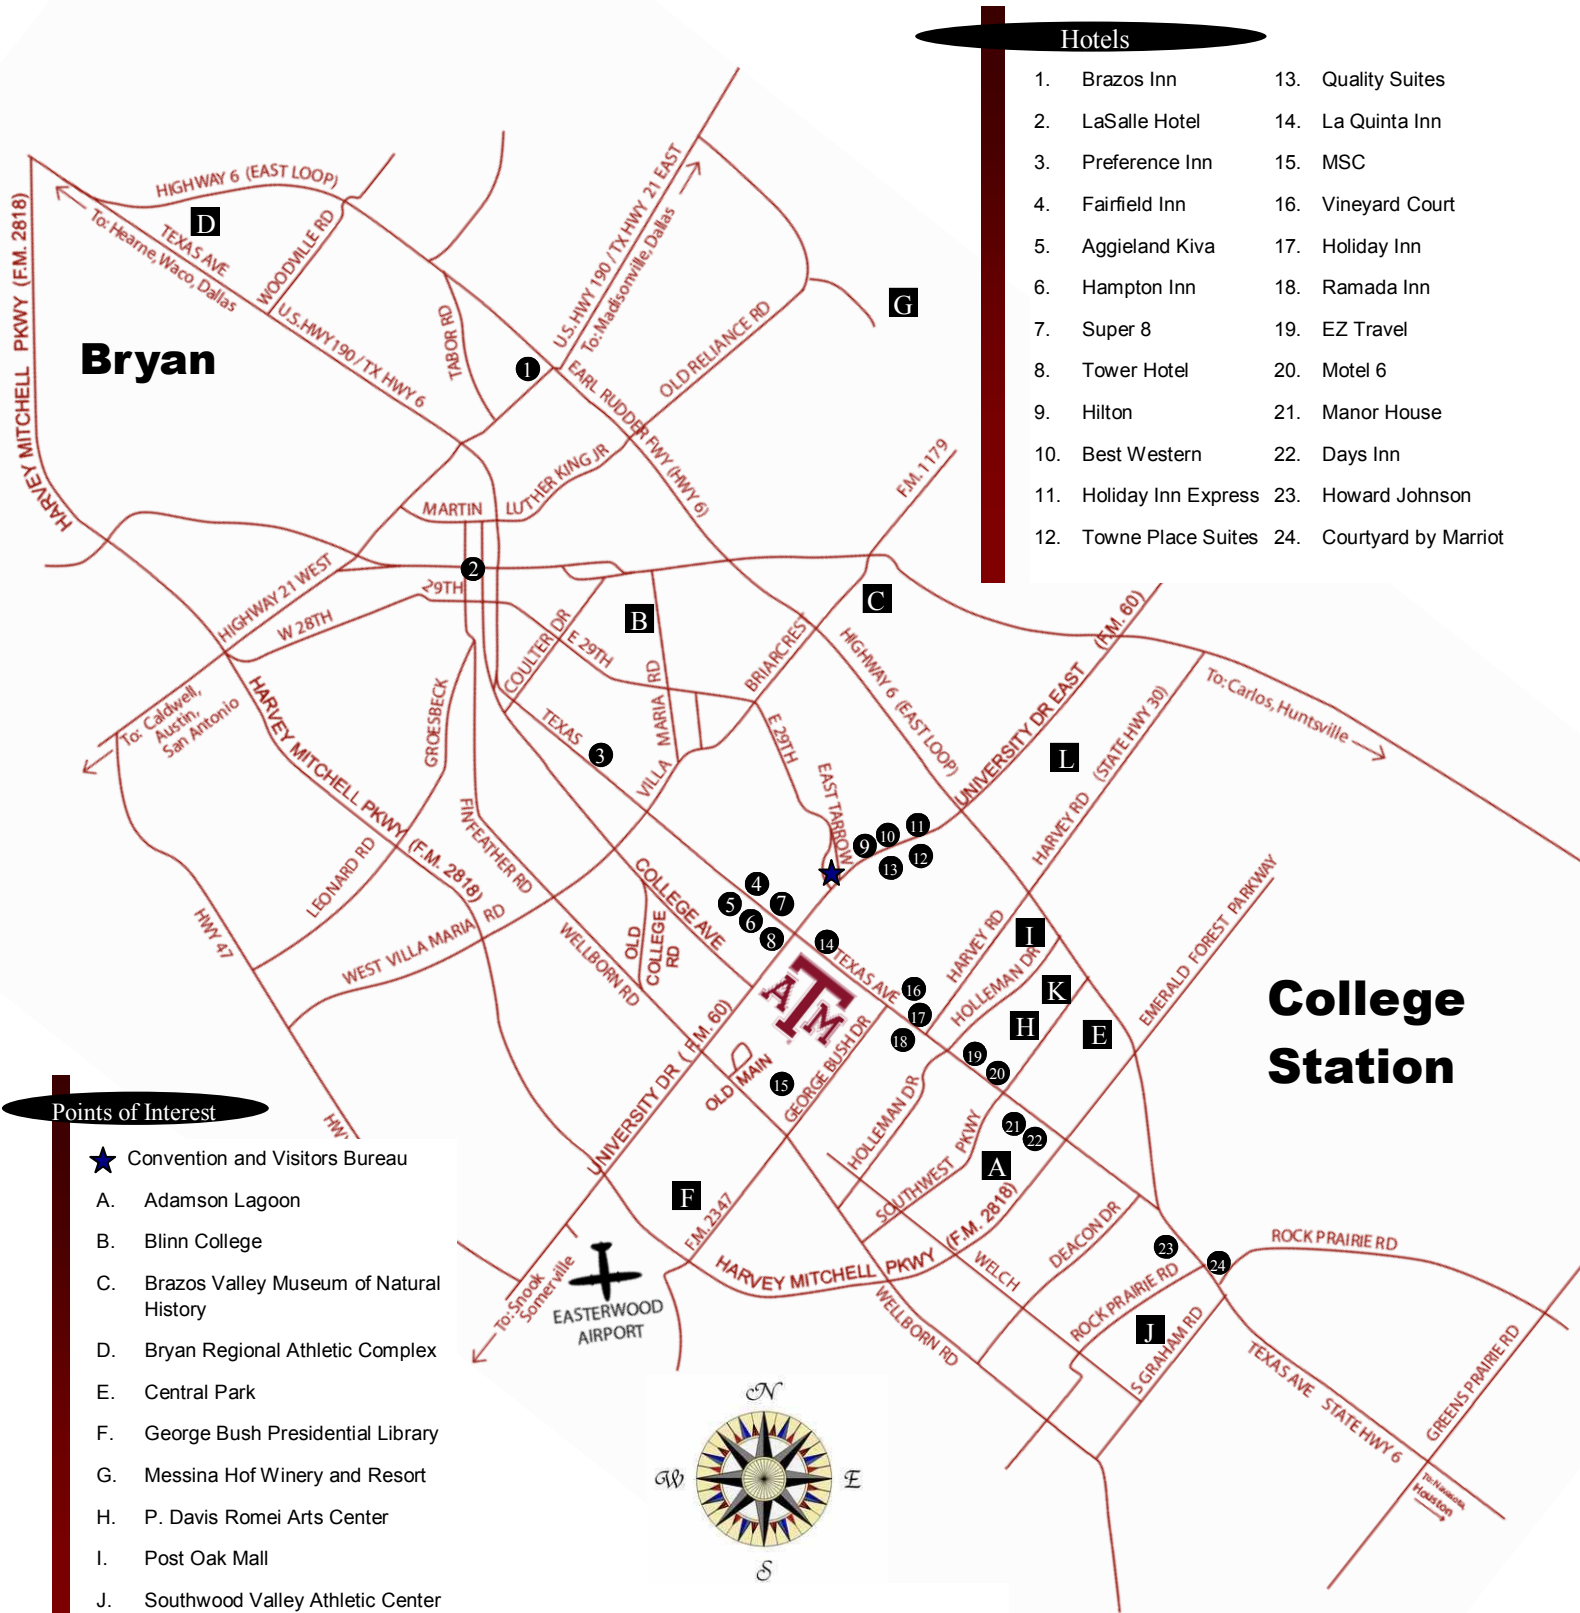

Aggieland and so much more...

Bryan - College Station

Hotels

- | | |
|-------------------------|--------------------------|
| 1. Brazos Inn | 13. Quality Suites |
| 2. LaSalle Hotel | 14. La Quinta Inn |
| 3. Preference Inn | 15. MSC |
| 4. Fairfield Inn | 16. Vineyard Court |
| 5. Aggieland Kiva | 17. Holiday Inn |
| 6. Hampton Inn | 18. Ramada Inn |
| 7. Super 8 | 19. EZ Travel |
| 8. Tower Hotel | 20. Motel 6 |
| 9. Hilton | 21. Manor House |
| 10. Best Western | 22. Days Inn |
| 11. Holiday Inn Express | 23. Howard Johnson |
| 12. Towne Place Suites | 24. Courtyard by Marriot |

Points of Interest

- ★ Convention and Visitors Bureau
- A. Adamson Lagoon
- B. Blinn College
- C. Brazos Valley Museum of Natural History
- D. Bryan Regional Athletic Complex
- E. Central Park
- F. George Bush Presidential Library
- G. Messina Hof Winery and Resort
- H. P. Davis Romei Arts Center
- I. Post Oak Mall
- J. Southwood Valley Athletic Center
- K. Wolf Pen Creek
- L. Veteran's Park

Texas A&M Campus

- A. Evans Library
- B. G. Rollie White
- C. Kyle Field
- D. Memorial Student Center (MSC)
- E. REC Center
- F. Reed Arena
- G. Rudder Tower
- H. Sanders Corps Center

Downtown Bryan

- A. Brazos County Courthouse
- B. Carnegie Library
- C. Children's Museum
- D. Old Bryan Marketplace
- E. Texas A&M Horticulture Gardens

Northgate District

... and surrounding areas