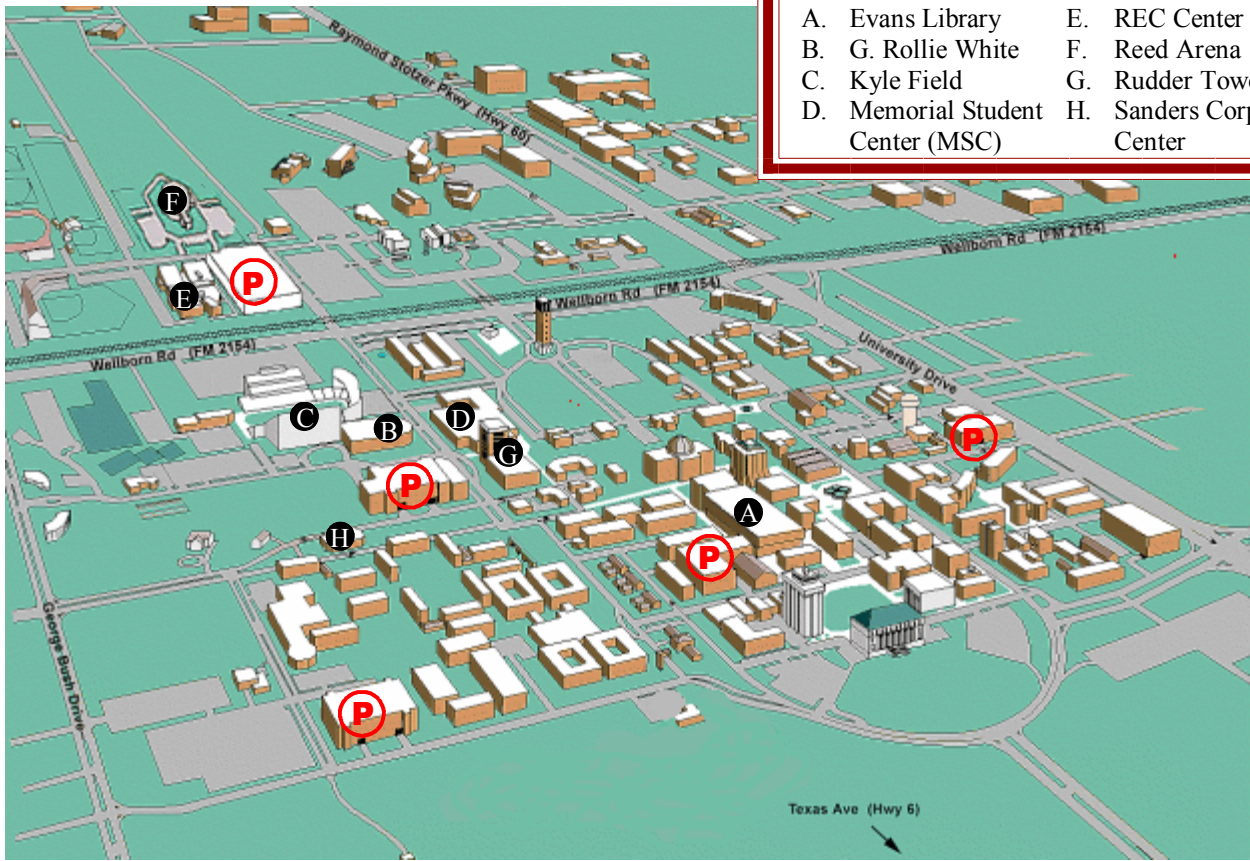

Aggieland and so much more...

Bryan - College Station

Hotels

- | | |
|-------------------------|--------------------------|
| 1. Brazos Inn | 13. Quality Suites |
| 2. LaSalle Hotel | 14. La Quinta Inn |
| 3. Preference Inn | 15. MSC |
| 4. Fairfield Inn | 16. Vineyard Court |
| 5. Aggieland Kiva | 17. Holiday Inn |
| 6. Hampton Inn | 18. Ramada Inn |
| 7. Super 8 | 19. EZ Travel |
| 8. Tower Hotel | 20. Motel 6 |
| 9. Hilton | 21. Manor House |
| 10. Best Western | 22. Days Inn |
| 11. Holiday Inn Express | 23. Howard Johnson |
| 12. Towne Place Suites | 24. Courtyard by Marriot |

Points of Interest

- ★ Convention and Visitors Bureau
- A. Adamson Lagoon
- B. Blinn College
- C. Brazos Valley Museum of Natural History
- D. Bryan Regional Athletic Complex
- E. Central Park
- F. George Bush Presidential Library
- G. Messina Hof Winery and Resort
- H. P. Davis Romei Arts Center
- I. Post Oak Mall
- J. Southwood Valley Athletic Center
- K. Wolf Pen Creek
- L. Veteran's Park

Texas A&M Campus

- A. Evans Library
- B. G. Rollie White
- C. Kyle Field
- D. Memorial Student Center (MSC)
- E. REC Center
- F. Reed Arena
- G. Rudder Tower
- H. Sanders Corps Center

Downtown Bryan

- A. Brazos County Courthouse
- B. Carnegie Library
- C. Children's Museum
- D. Old Bryan Marketplace
- E. Texas A&M Horticulture Gardens

Northgate District

... and surrounding areas